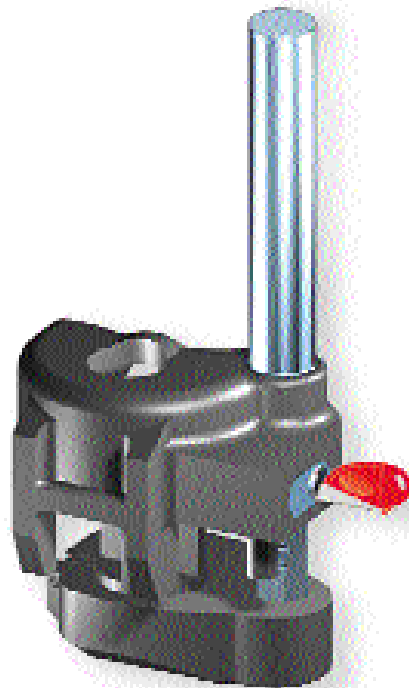

TALON Trailer Lock

so easy to
install...
...it takes
seconds!

Secure your trailer on and off your stationary vehicle in just 30 seconds using the unique TALON Trailer Lock!

The Talon Trailer Security Range includes the Talon Hitch Lock and the Talon Treg Lock.

Treg Lock

Hitch Lock

Call Customer Service or your nearest stockist today for more information on these superior security products.
Customer Service **02 4260 5777**.

Your nearest stockist:

AustralianLock
COMPANY

Nothing
escapes
an
eagle's
grip!

TALON

incorporating

Bi Lock
MAXIMUM SECURITY